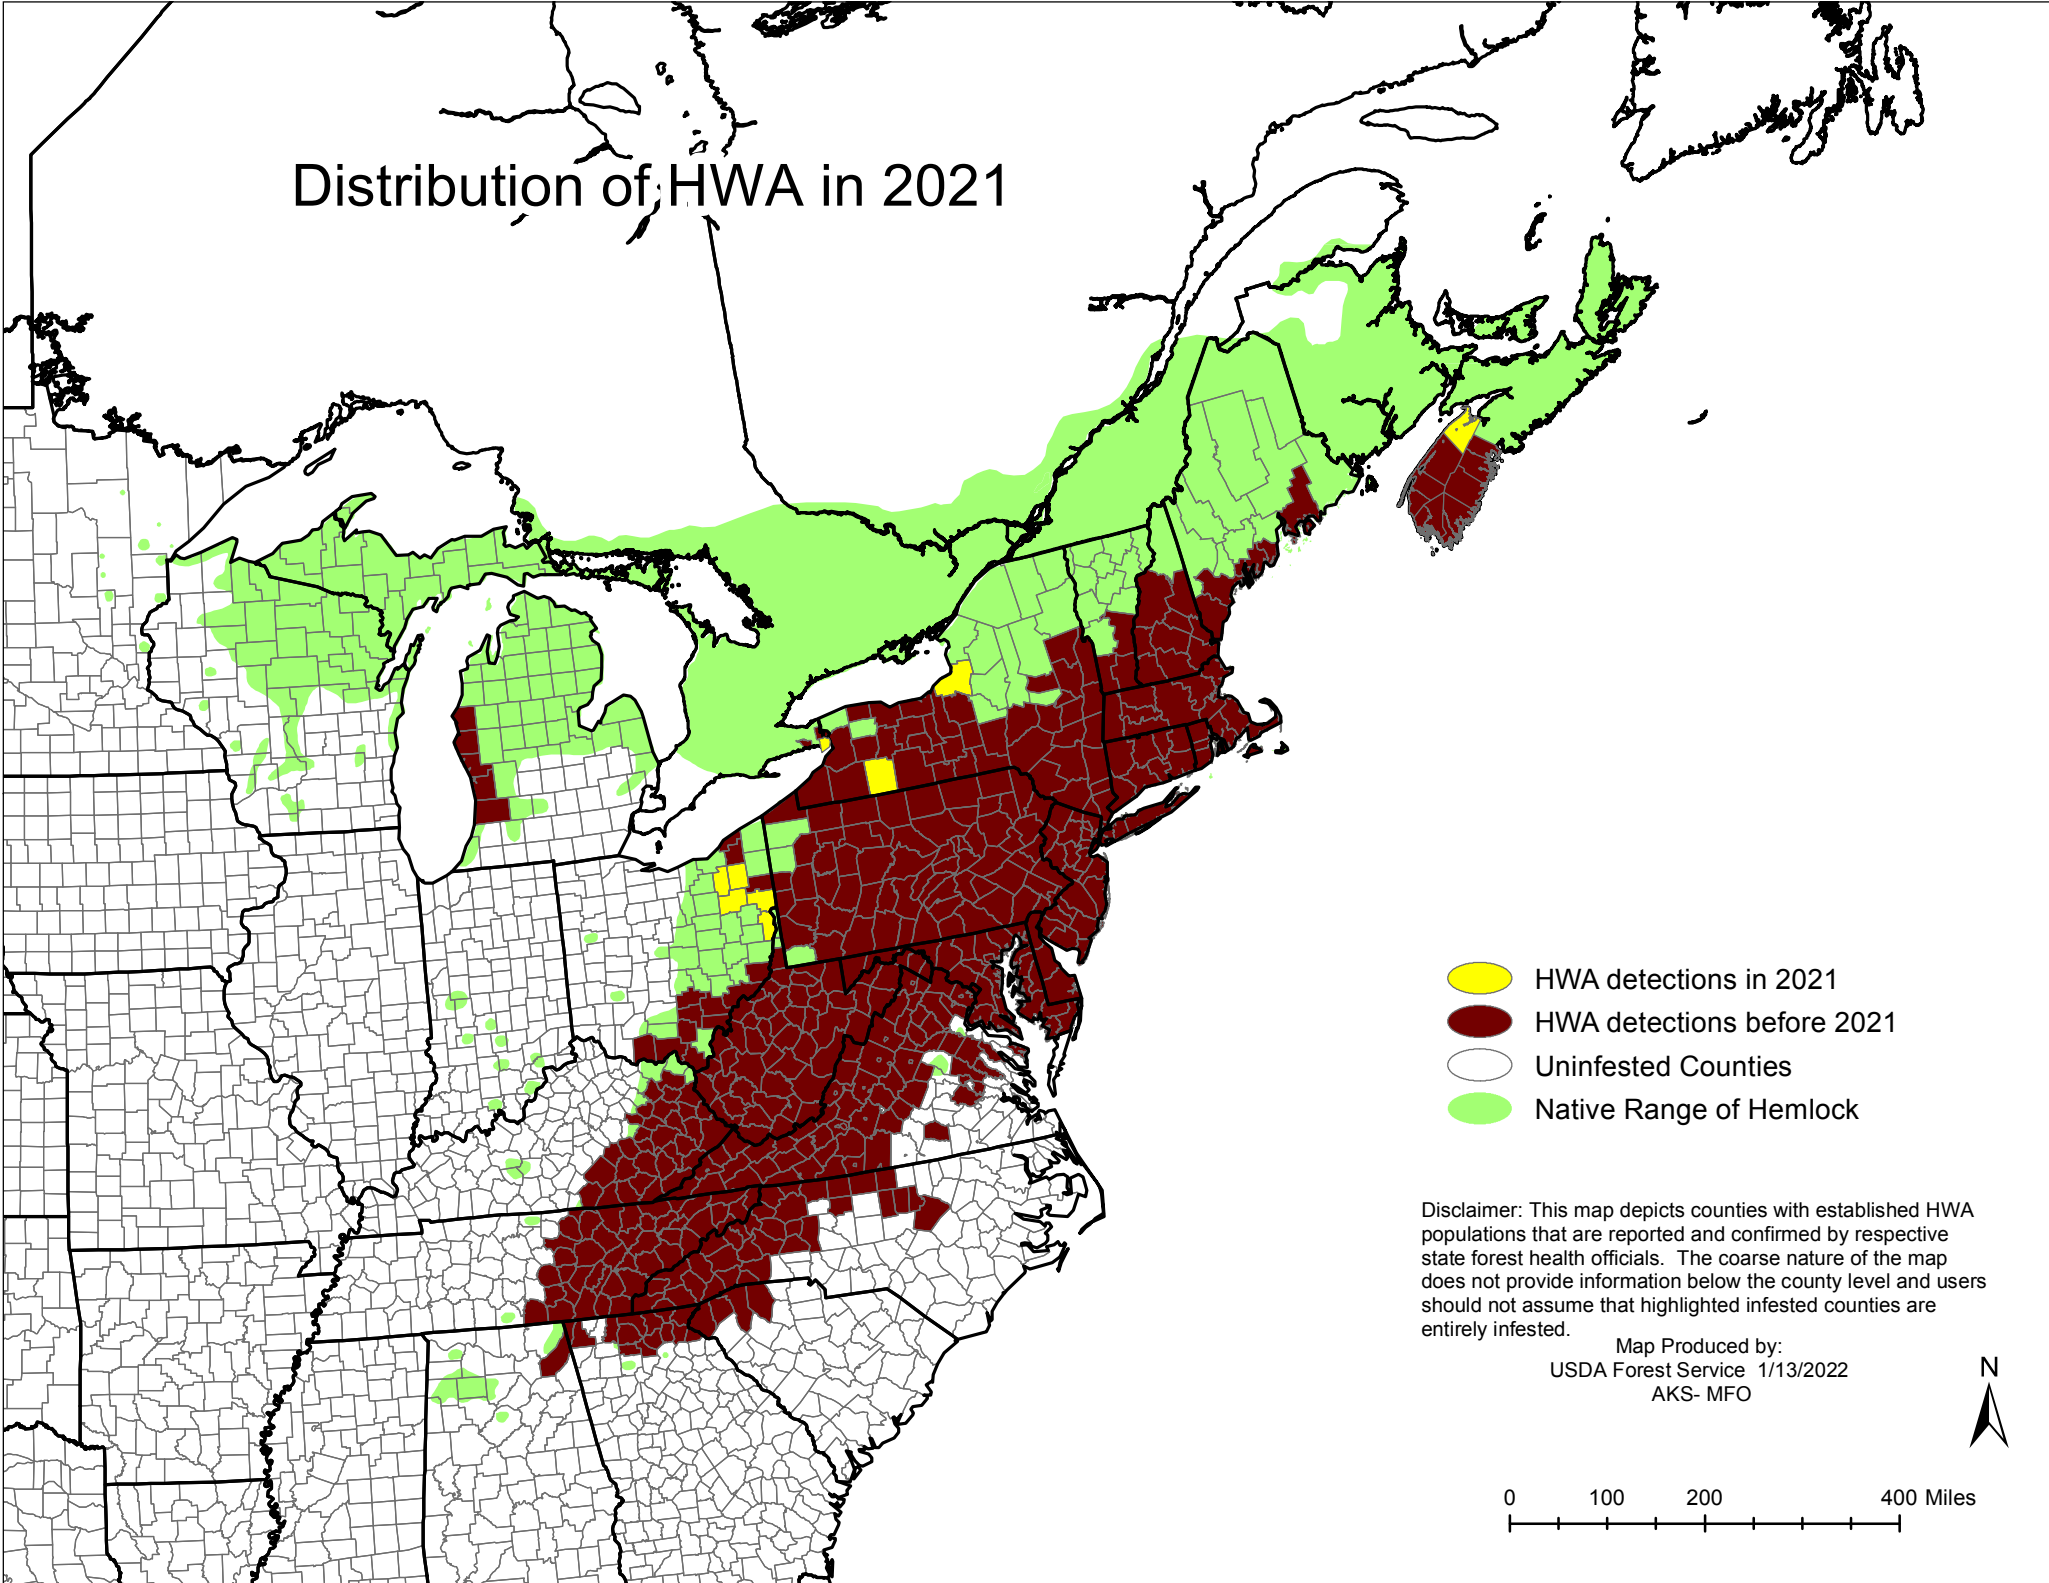

Distribution of HWA in 2021

-  HWA detections in 2021
-  HWA detections before 2021
-  Unfested Counties
-  Native Range of Hemlock

Disclaimer: This map depicts counties with established HWA populations that are reported and confirmed by respective state forest health officials. The coarse nature of the map does not provide information below the county level and users should not assume that highlighted infested counties are entirely infested.

Map Produced by:
USDA Forest Service 1/13/2022
AKS- MFO

0 100 200 400 Miles