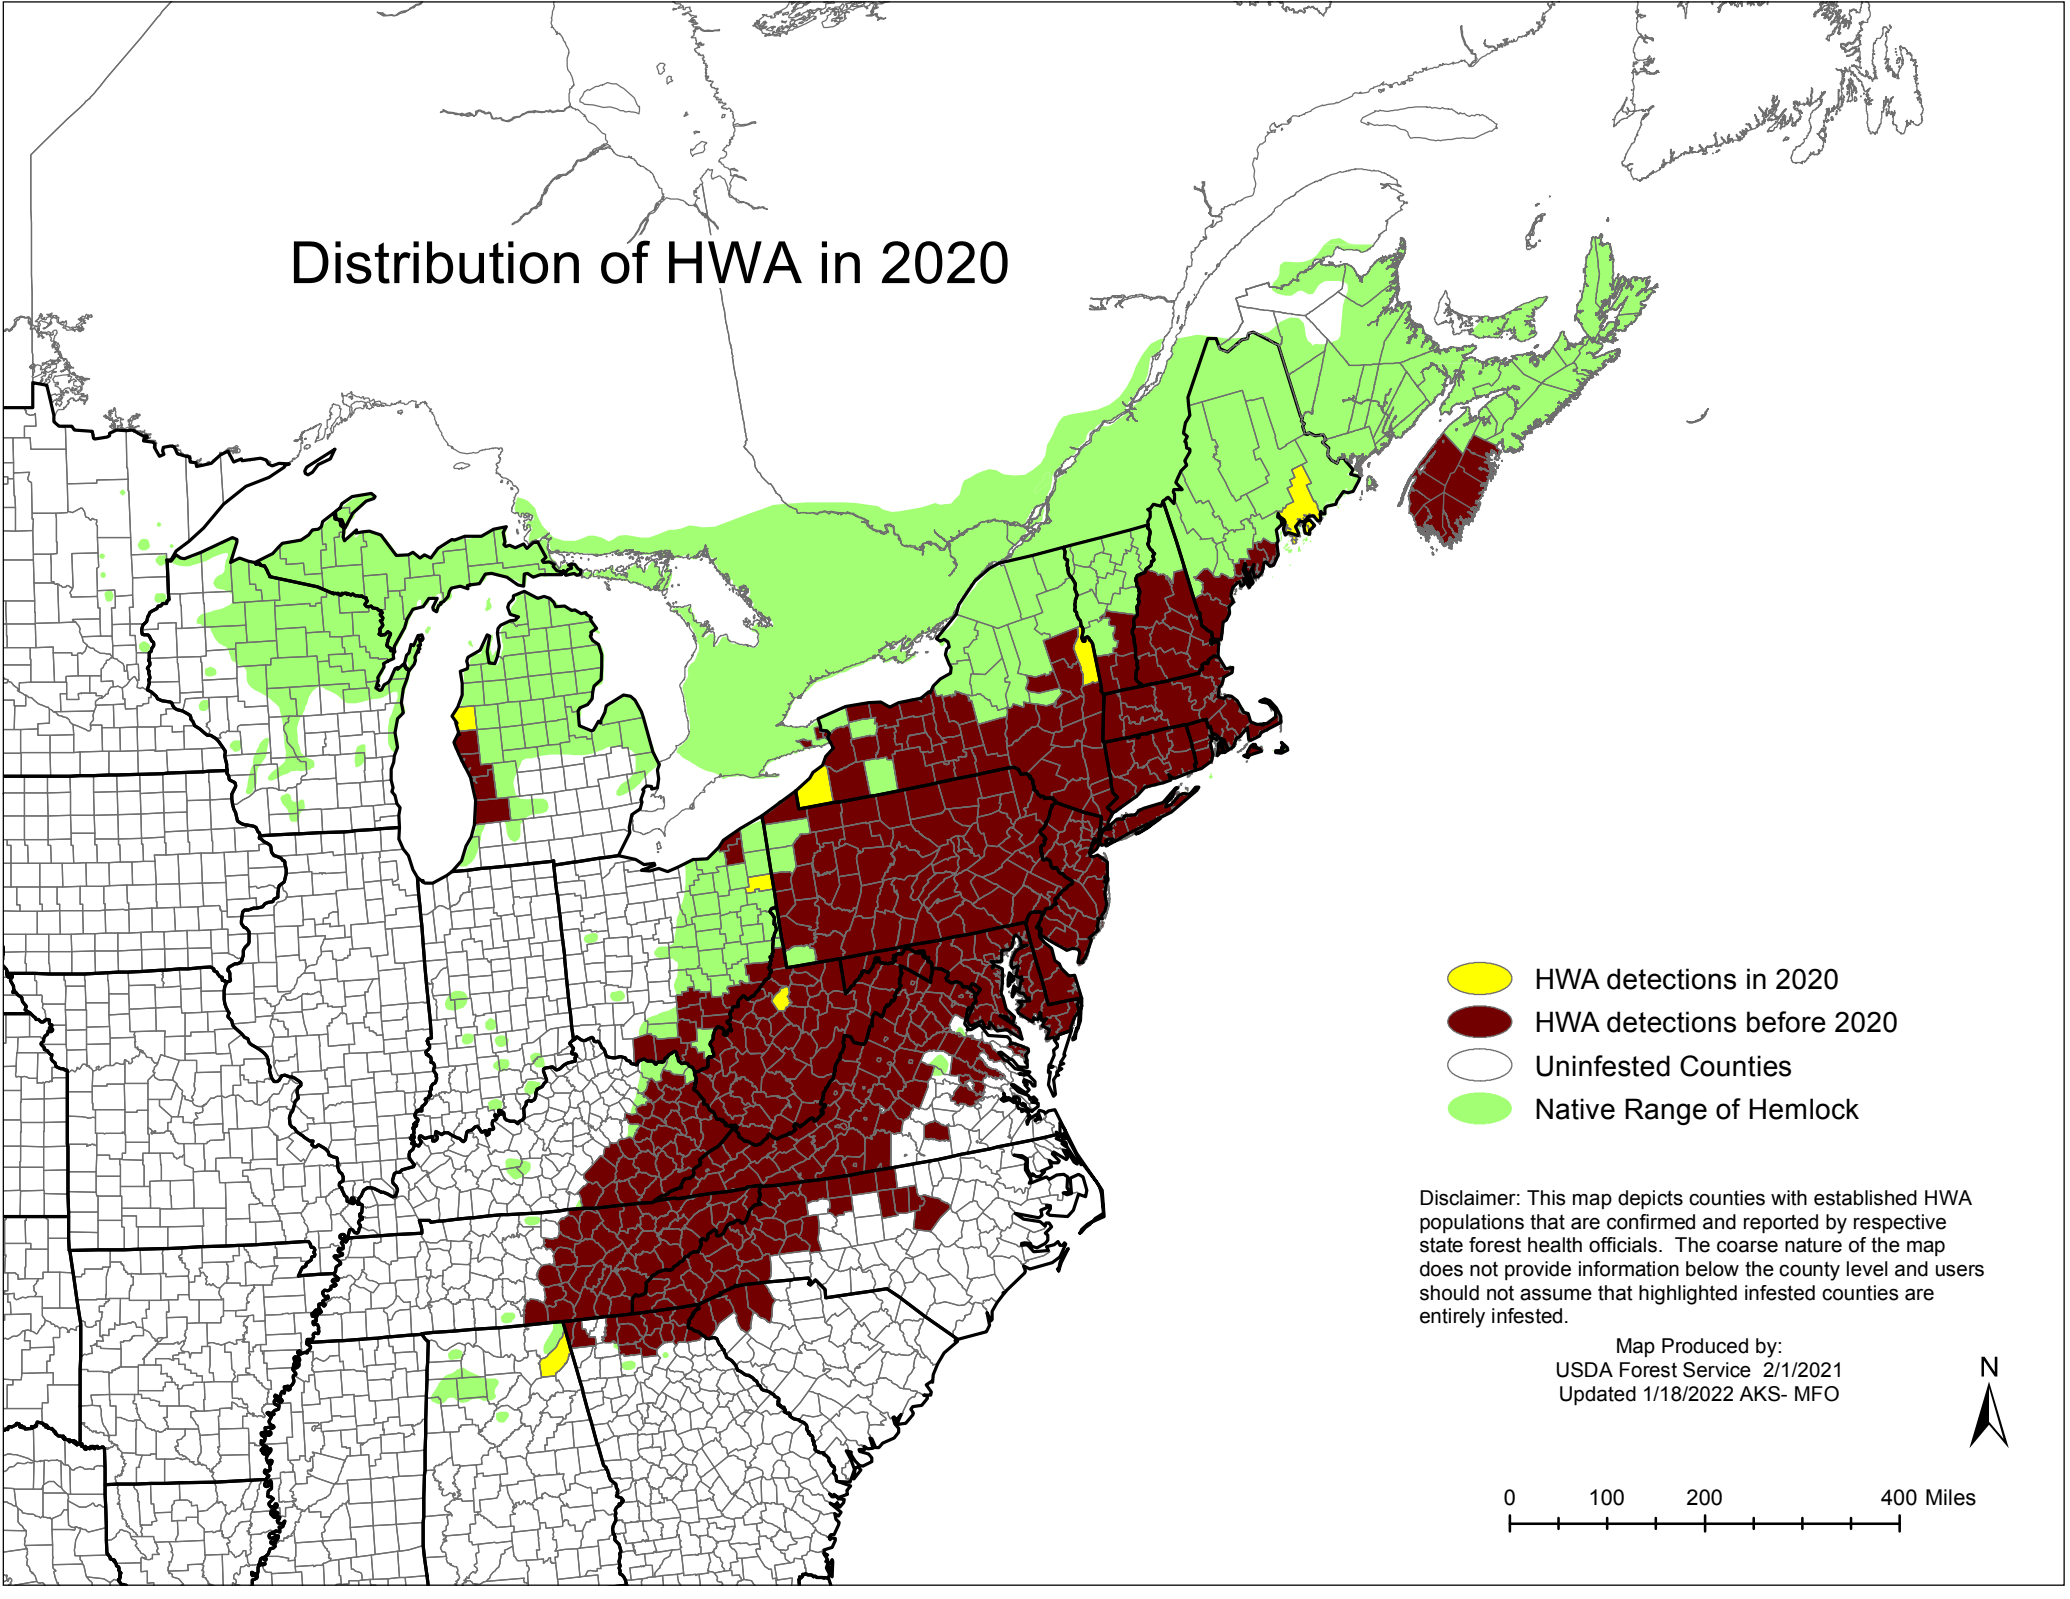

# Distribution of HWA in 2020

-  HWA detections in 2020
-  HWA detections before 2020
-  Unfested Counties
-  Native Range of Hemlock

Disclaimer: This map depicts counties with established HWA populations that are confirmed and reported by respective state forest health officials. The coarse nature of the map does not provide information below the county level and users should not assume that highlighted infested counties are entirely infested.

Map Produced by:  
USDA Forest Service 2/1/2021  
Updated 1/18/2022 AKS- MFO