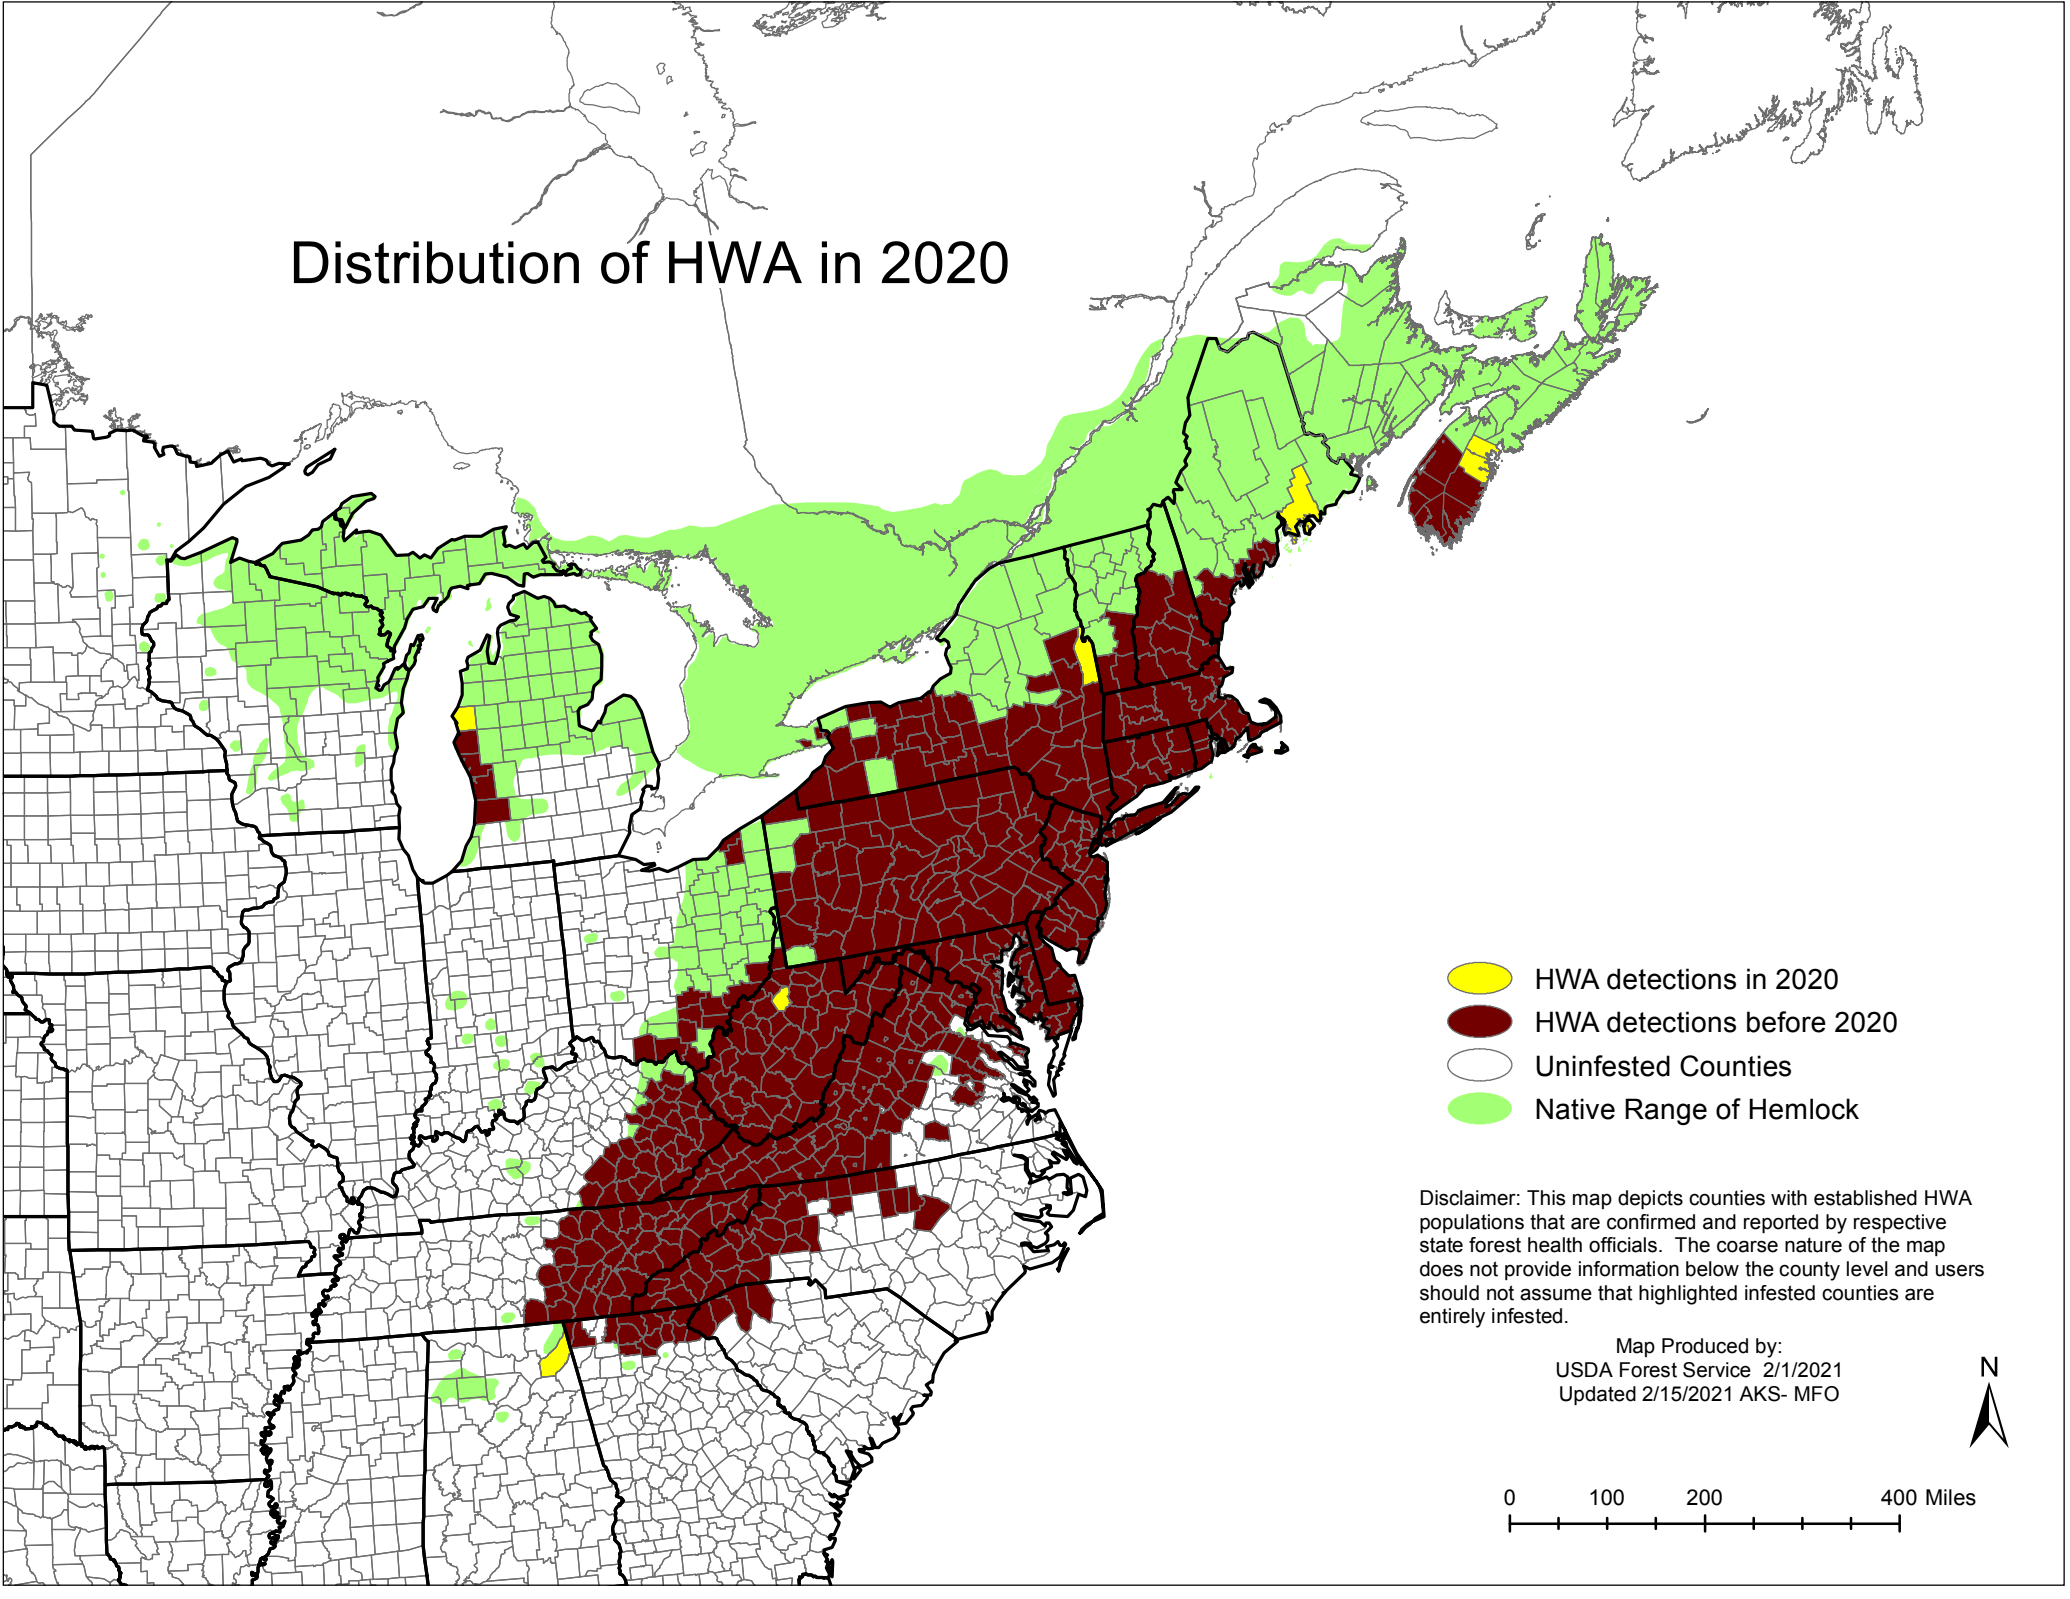

Distribution of HWA in 2020

-  HWA detections in 2020
-  HWA detections before 2020
-  Unfested Counties
-  Native Range of Hemlock

Disclaimer: This map depicts counties with established HWA populations that are confirmed and reported by respective state forest health officials. The coarse nature of the map does not provide information below the county level and users should not assume that highlighted infested counties are entirely infested.

Map Produced by:
USDA Forest Service 2/1/2021
Updated 2/15/2021 AKS- MFO